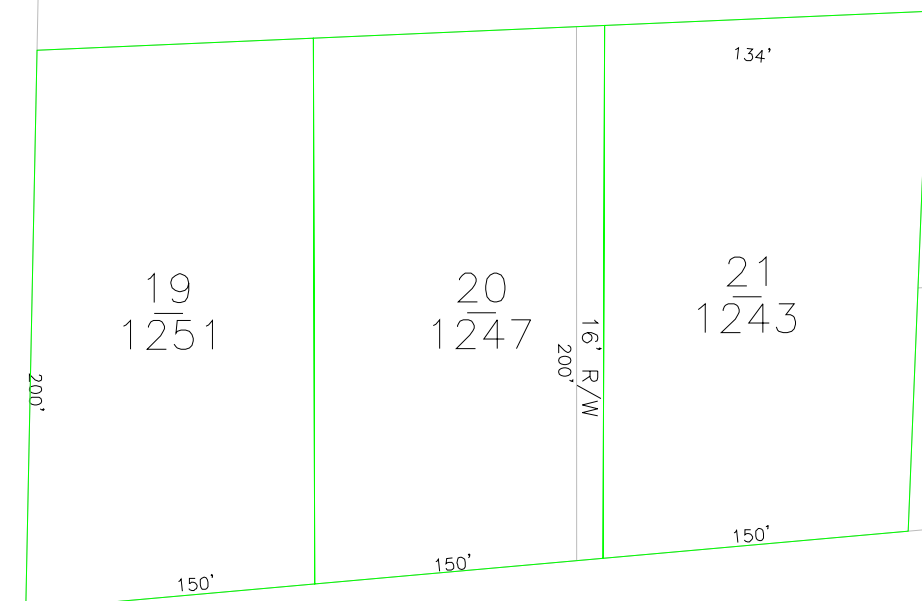

ROAD

PEQUAWKET TRAIL

PE

STATE OF MAINE

RAILROAD

TUCKER

BROOK

MAIN

STREET

LEGEND

PARCEL NUMBERS.....38

ADDRESSES.....258

ADJACENT MAPS.....3

For Assessment Purposes

Not to be used for Conveyances

PROPERTY MAP

TOWN OF STANDISH

CUMBERLAND COUNTY, MAINE

PREPARED BY

UTILITIES INC. STANDISH MAINE

SCALE: 1" = 100'