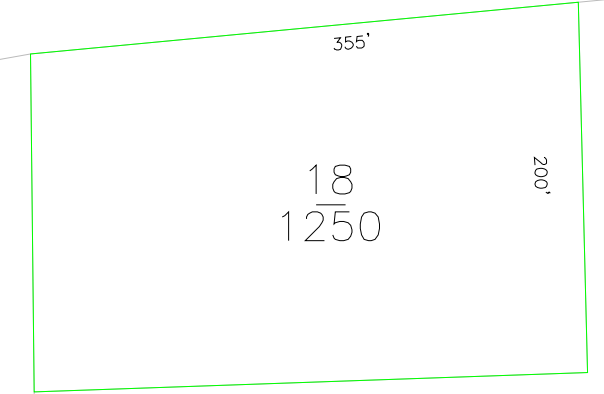

ROAD

PEQUAWKET TRAIL

PE

STATE OF MAINE

RAILROAD

TUCKER

BROOK

MAIN

STREET

LEGEND

PARCEL NUMBERS.....38

ADDRESSES.....258

ADJACENT MAPS.....3

For Assessment Purposes

Not to be used for Conveyances

PROPERTY MAP

TOWN OF STANDISH

CUMBERLAND COUNTY, MAINE

PREPARED BY

UTILITIES INC. STANDISH MAINE

SCALE: 1" = 100'