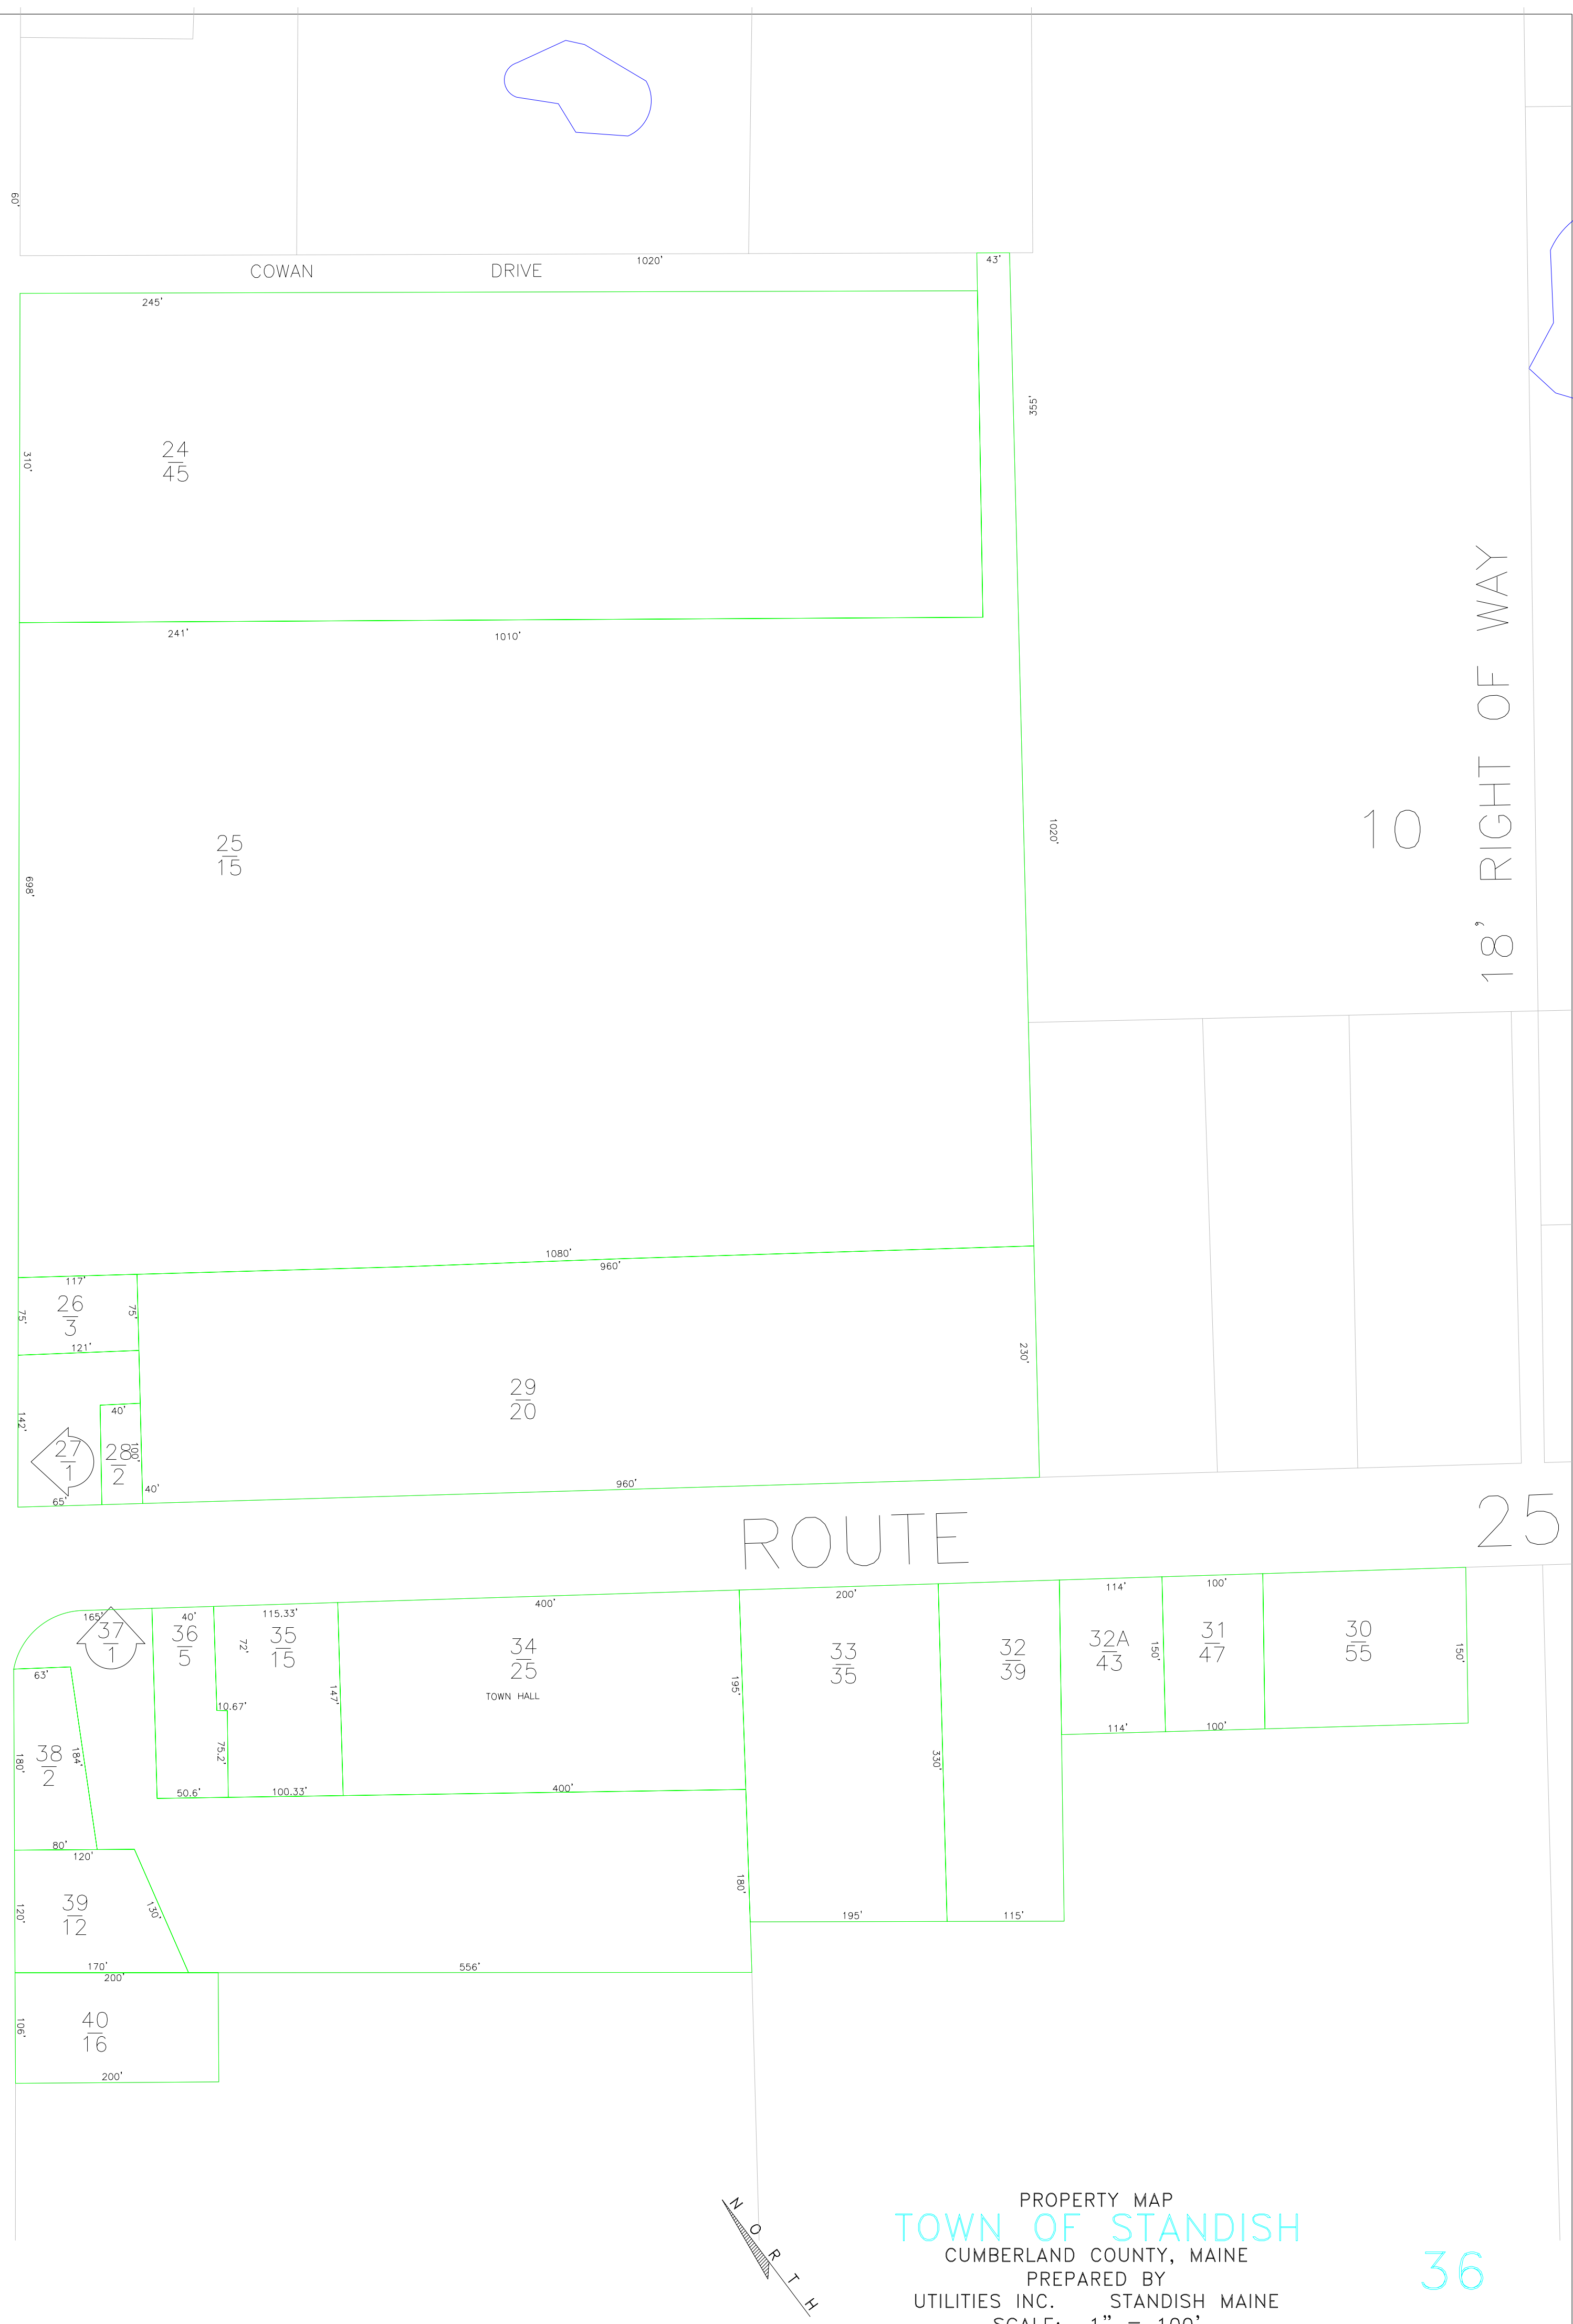

NORTHEAST

18' RIGHT OF WAY

ROUTE 25

ROUTE 25

PROPERTY MAP
TOWN OF STANDISH
CUMBERLAND COUNTY, MAINE
PREPARED BY
UTILITIES INC. STANDISH MAINE
SCALE: 1" = 100'

LEGEND
PARCEL NUMBERS.....38
ADDRESSES.....258
ADJACENT MAPS.....3