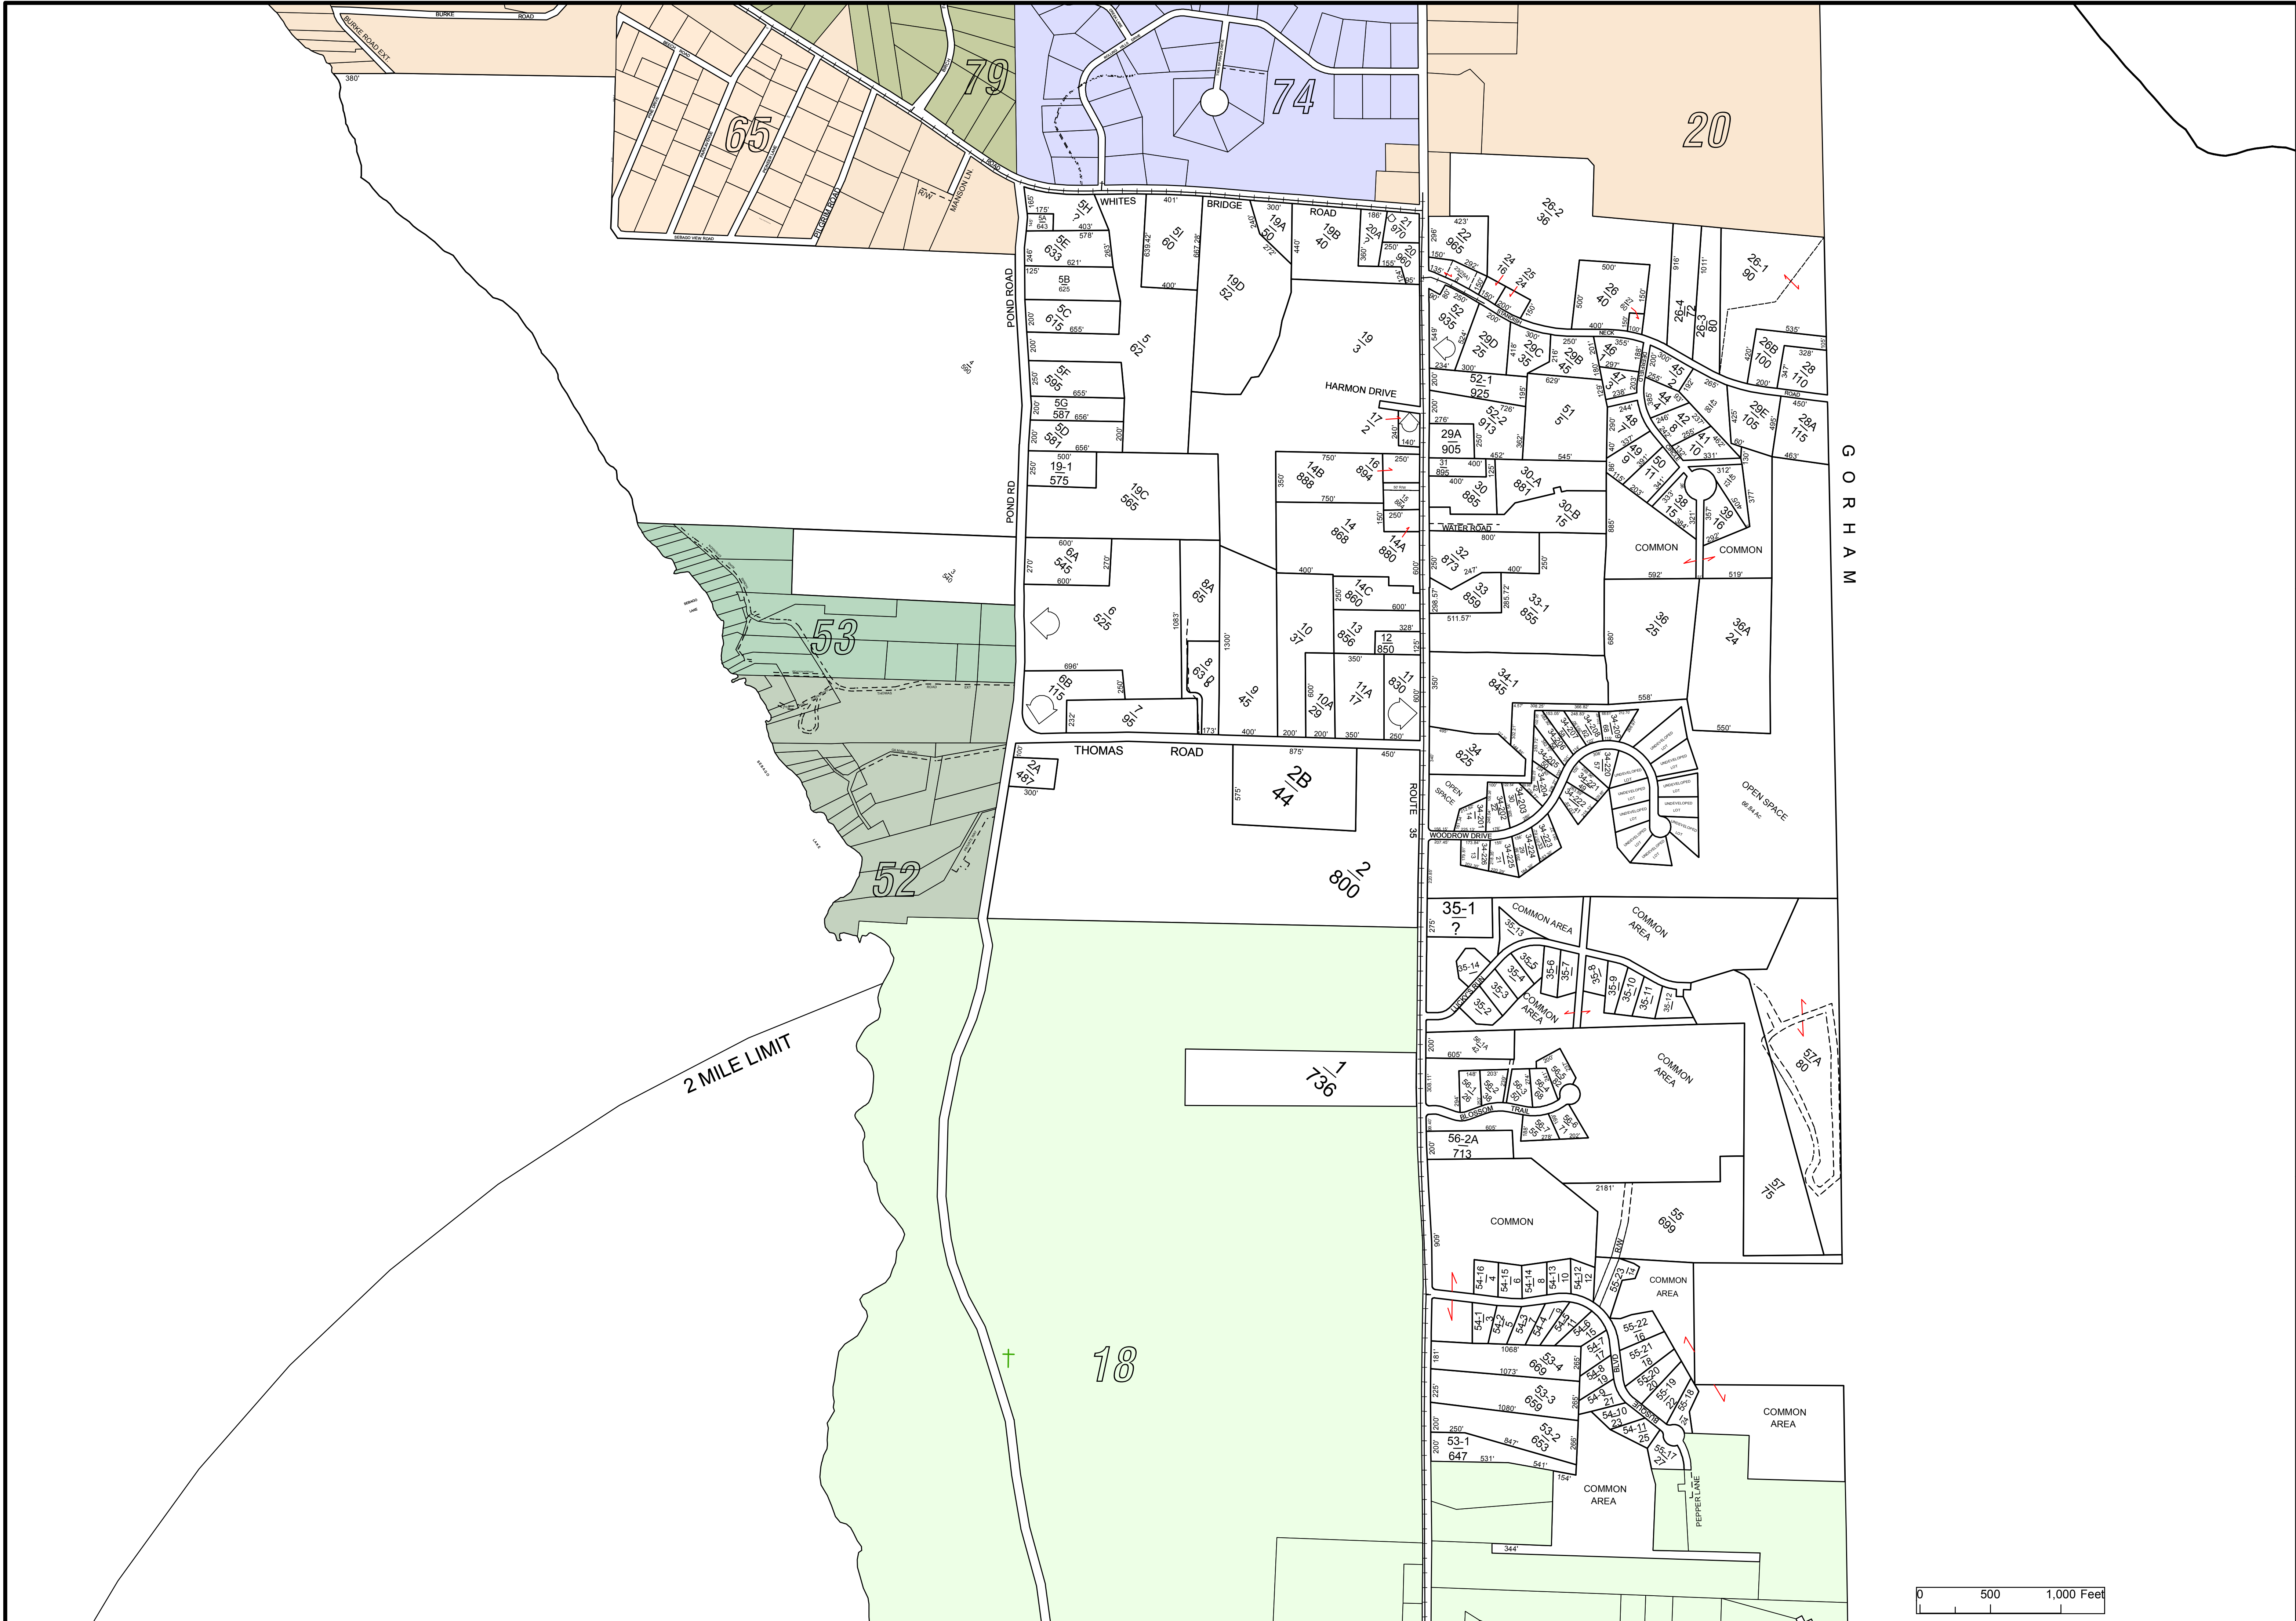

PROPERTY MAPS  
TOWN OF STANDISH, MAINE

James H. Thomas  
gisSolutions of Maine  
Cumberland, Maine  
jht@maine.rr.com

These maps are intended to be used for the purpose of Property Tax Assessments and should not be used for conveyances.  
Revised to April 1st

Scale: 1 inch = 500

2015

MAP: 19

G O R H A M

2 MILE LIMIT